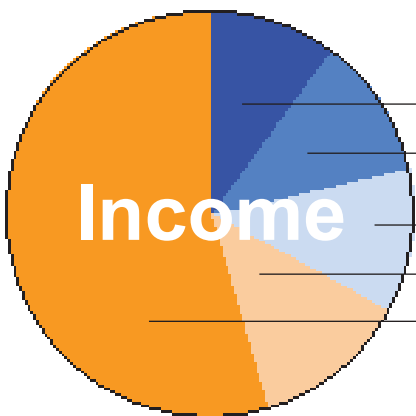

HALF PAGE	
5" W x 12.5" H	
1 issue.....	\$372
2-3 issues.....	\$350
4-6 issues.....	\$300
7-9 issues.....	\$270

HALF PAGE	
10" W x 6.25" H	
1 issue.....	\$372
2-3 issues.....	\$350
4-6 issues.....	\$300
7-9 issues.....	\$270

ONLINE	
sidebar	1 week.....\$10
300 px x 250 px	1 month.....\$30

1/8 PAGE	
5" W x 3" H	
1 issue.....	\$115
2-3 issues.....	\$109
4-6 issues.....	\$102
7-9 issues.....	\$91

1/4 PAGE	
5" W x 6.25" H	
1 issue.....	\$210
2-3 issues.....	\$198
4-6 issues.....	\$186
7-9 issues.....	\$167

FULL PAGE	
10" W x 12.5" H	
1 issue.....	\$675
2-3 issues.....	\$638
4-6 issues.....	\$600
7-9 issues.....	\$540

OUR PRINT CIRCULATION: 8,000 Copies every two weeks.

OUR WEB TRAFFIC: 2,500 Unique visitors every week.

Prefer to self-describe	0.43%
Prefer not to identify	2.34%
Male	35.32%
Female	61.91%

Under \$40,000	9.30%
\$80,000	11.63%
\$40,000	11.86%
\$60,000	12.33%
Over \$100,00	54.88%