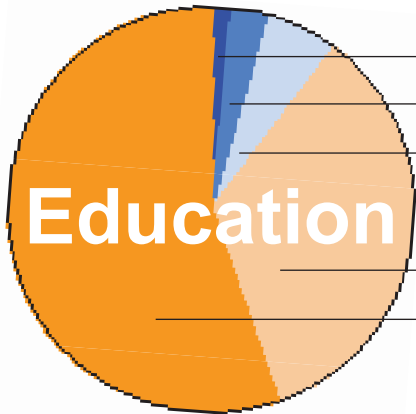

HALF PAGE	
5" W x 12.5" H	
1 issue.....	\$372
2-3 issues.....	\$350
4-6 issues.....	\$300
7-9 issues.....	\$270

HALF PAGE	
10" W x 6.25" H	
1 issue.....	\$372
2-3 issues.....	\$350
4-6 issues.....	\$300
7-9 issues.....	\$270

ONLINE	
sidebar	1 week.....\$10
300 px x 250 px	1 month.....\$30

1/8 PAGE	
5" W x 3" H	
1 issue.....	\$115
2-3 issues.....	\$109
4-6 issues.....	\$102
7-9 issues.....	\$91

1/4 PAGE	
5" W x 6.25" H	
1 issue.....	\$210
2-3 issues.....	\$198
4-6 issues.....	\$186
7-9 issues.....	\$167

FULL PAGE	
10" W x 12.5" H	
1 issue.....	\$675
2-3 issues.....	\$638
4-6 issues.....	\$600
7-9 issues.....	\$540

OUR PRINT CIRCULATION: 8,000 Copies every two weeks.

OUR WEB TRAFFIC: 2,500 Unique visitors every week.