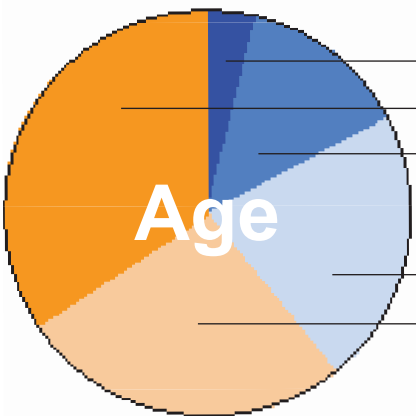

Under 21	3.18%
21-30	33.05%
31-45	13.35%
46-60	23.52%
61 or over	26.91%