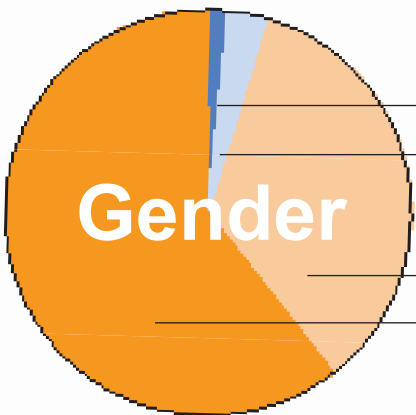

ONLINE	
sidebar	1 week.....\$10
300 px x 250 px	1 month.....\$30

1/8 PAGE	
5" W x 3" H	
1 issue.....	\$115
2-3 issues.....	\$109
4-6 issues.....	\$102
7-9 issues.....	\$91

1/4 PAGE	
5" W x 6.25" H	
1 issue.....	\$210
2-3 issues.....	\$198
4-6 issues.....	\$186
7-9 issues.....	\$167

FULL PAGE	
10" W x 12.5" H	
1 issue.....	\$675
2-3 issues.....	\$638
4-6 issues.....	\$600
7-9 issues.....	\$540

OUR PRINT CIRCULATION: 8,000 Copies every two weeks.

OUR WEB TRAFFIC: 2,500 Unique visitors every week.

Prefer to self-describe	0.43%
Prefer not to identify	2.34%
Male	35.32%
Female	61.91%

Under \$40,000	9.30%
\$80,000	11.63%
\$40,000	11.86%
\$60,000	12.33%
Over \$100,00	54.88%