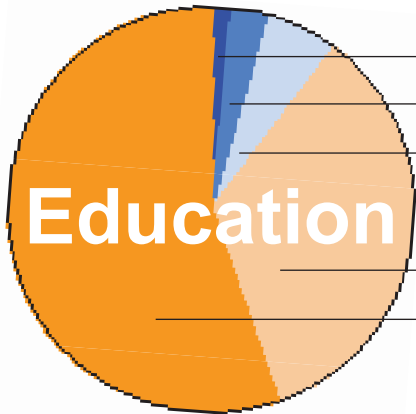

<b>HALF PAGE</b>	
5" W x 12.5" H	
1 issue.....	\$372
2-3 issues.....	\$350
4-6 issues.....	\$300
7-9 issues.....	\$270

<b>HALF PAGE</b>	
10" W x 6.25" H	
1 issue.....	\$372
2-3 issues.....	\$350
4-6 issues.....	\$300
7-9 issues.....	\$270

<b>ONLINE</b>	
sidebar	1 week.....\$10
300 px x 250 px	1 month.....\$30

<b>1/8 PAGE</b>	
5" W x 3" H	
1 issue.....	\$115
2-3 issues.....	\$109
4-6 issues.....	\$102
7-9 issues.....	\$91

<b>1/4 PAGE</b>	
5" W x 6.25" H	
1 issue.....	\$210
2-3 issues.....	\$198
4-6 issues.....	\$186
7-9 issues.....	\$167

<b>FULL PAGE</b>	
10" W x 12.5" H	
1 issue.....	\$675
2-3 issues.....	\$638
4-6 issues.....	\$600
7-9 issues.....	\$540

**OUR PRINT CIRCULATION:** 8,000 Copies every two weeks.

**OUR WEB TRAFFIC:** 2,500 Unique visitors every week.