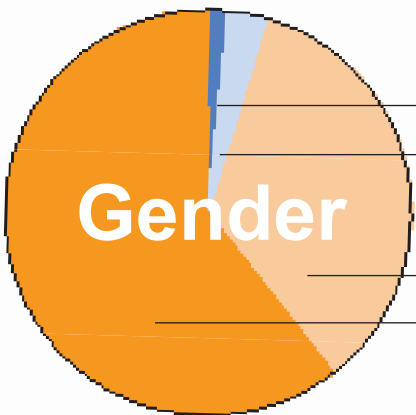

<b>ONLINE</b>	
sidebar	1 week.....\$10
300 px x 250 px	1 month.....\$30

<b>1/8 PAGE</b>	
5" W x 3" H	
1 issue.....	\$115
2-3 issues.....	\$109
4-6 issues.....	\$102
7-9 issues.....	\$91

<b>1/4 PAGE</b>	
5" W x 6.25" H	
1 issue.....	\$210
2-3 issues.....	\$198
4-6 issues.....	\$186
7-9 issues.....	\$167

<b>FULL PAGE</b>	
10" W x 12.5" H	
1 issue.....	\$675
2-3 issues.....	\$638
4-6 issues.....	\$600
7-9 issues.....	\$540

**OUR PRINT CIRCULATION:** 8,000 Copies every two weeks.

**OUR WEB TRAFFIC:** 2,500 Unique visitors every week.

Prefer to self-describe	0.43%
Prefer not to identify	2.34%
Male	35.32%
Female	61.91%

Under \$40,000	9.30%
\$80,000	11.63%
\$40,000	11.86%
\$60,000	12.33%
Over \$100,00	54.88%