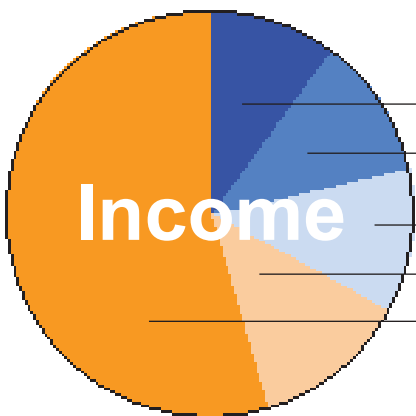

<b>HALF PAGE</b>	
5" W x 12.5" H	
1 issue.....	\$372
2-3 issues.....	\$350
4-6 issues.....	\$300
7-9 issues.....	\$270

<b>HALF PAGE</b>	
10" W x 6.25" H	
1 issue.....	\$372
2-3 issues.....	\$350
4-6 issues.....	\$300
7-9 issues.....	\$270

<b>ONLINE</b>	
sidebar	1 week.....\$10
300 px x 250 px	1 month.....\$30

<b>1/8 PAGE</b>	
5" W x 3" H	
1 issue.....	\$115
2-3 issues.....	\$109
4-6 issues.....	\$102
7-9 issues.....	\$91

<b>1/4 PAGE</b>	
5" W x 6.25" H	
1 issue.....	\$210
2-3 issues.....	\$198
4-6 issues.....	\$186
7-9 issues.....	\$167

<b>FULL PAGE</b>	
10" W x 12.5" H	
1 issue.....	\$675
2-3 issues.....	\$638
4-6 issues.....	\$600
7-9 issues.....	\$540

**OUR PRINT CIRCULATION:** 8,000 Copies every two weeks.

**OUR WEB TRAFFIC:** 2,500 Unique visitors every week.

Prefer to self-describe	0.43%
Prefer not to identify	2.34%
Male	35.32%
Female	61.91%

Under \$40,000	9.30%
\$80,000	11.63%
\$40,000	11.86%
\$60,000	12.33%
Over \$100,00	54.88%